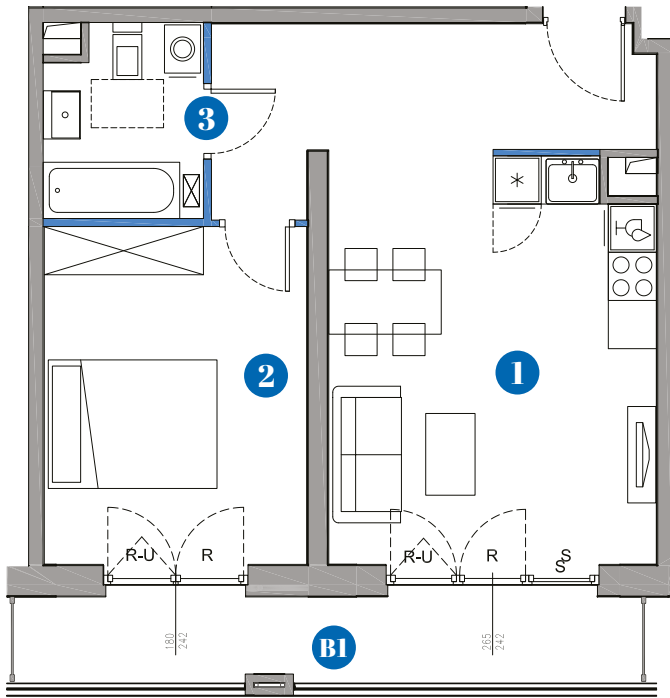

TYPE
5

APARTMENT

ASYLUM

WITH ONE BEDROOM

..... **48.50 m²**

A shelter for two people or a single, allowing you to cut yourself off from the world. A large bedroom and a spacious bathroom favor silence, and the kitchen and dining room, combined with the living room, is a space to spend time with your loved ones. One balcony for the entire width of the apartment is available both from the living room and from the bedroom.

APARTMENT
ASYLUM

SURFACE OF
THE APARTMENT:
48.50 m²

BALCONY
SURFACES:
BI 8.82 m²

- 1** LIVING ROOM WITH A KITCHENETTE: **30.10 m²**
- 2** ROOM: **13.75 m²**
- 3** BATHROOM: **4.65 m²**

SCALE

UNREMOVABLE WALLS

WALLS POSSIBLE TO DEMOLITION

WINDOW NAMES:
R – turn-only,
R-U – tilt and turn,
S – fixed

Surfaces calculated according to PN-ISO 9836, 2015
Surfaces are subject to change
Equipment for presentation purposes only, does not constitute a contractual obligation
This project does not constitute an offer within the meaning of the Civil Code
The height of the flat H = 275 cm, takes into account the finishing layers of the floor and ceiling
In the kitchen, bathrooms and toilet, flush-mounted installations
The flats will be equipped with mechanical exhaust ventilation

FLOOR