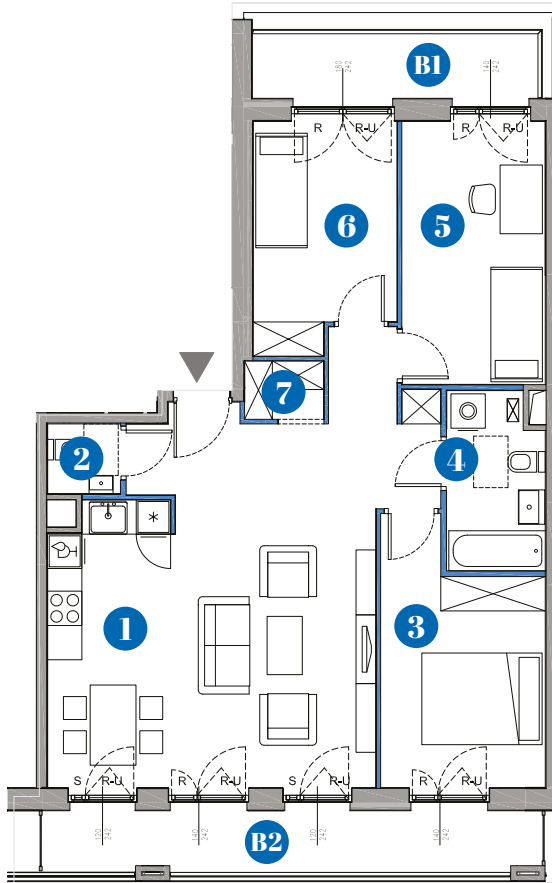

APARTMENT

COMFORT

SURFACE OF THE APARTMENT:

80.69 m²

BALCONY SURFACES:

B1 5.99 m²

B2 9.77 m²

1 LIVING ROOM WITH A KITCHENETTE: **39.74 m²**

2 BATHROOM: **1.56 m²**

3 ROOM 1: **11.75 m²**

4 BATHROOM: **5.16 m²**

5 ROOM 2: **11.51 m²**

6 ROOM 3: **9.56 m²**

7 WARDROBE: **1.41 m²**

SCALE

UNREMOVABLE WALLS

WALLS POSSIBLE TO DEMOLITION

WINDOW NAMES:
R - turn-only,
R-U - tilt and turn,
S - fixed

Surfaces calculated according to PN-ISO 9836, 2015

Surfaces are subject to change

Equipment for presentation purposes only, does not constitute a contractual obligation

This project does not constitute an offer within the meaning of the Civil Code

The height of the flat H = 275 cm, takes into account the finishing layers of the floor and ceiling

In the kitchen, bathrooms and toilet, flush-mounted installations