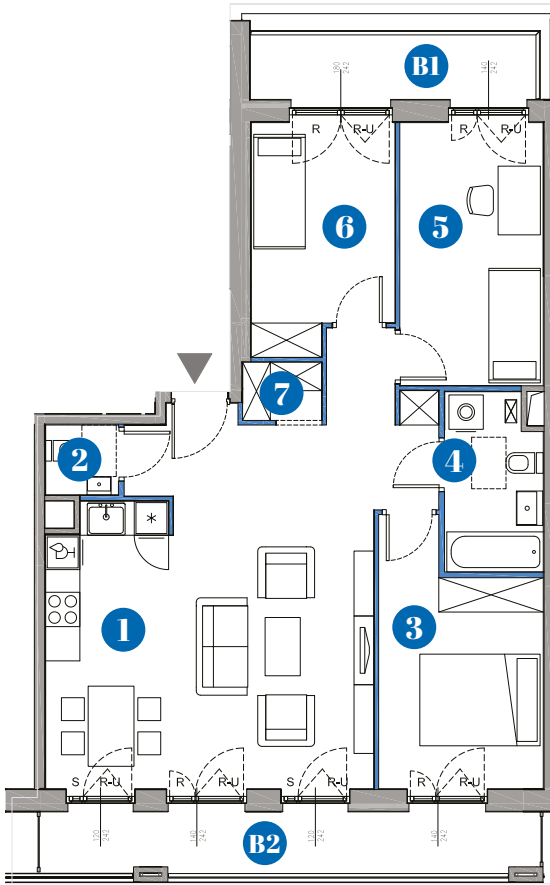

"Comfort" is the perfect apartment, for example for a family with two or three children, which helps to create a real home - filled with peace and love. Its space consists of three cozy bedrooms, a large bathroom and a separate toilet. The meeting place of the household was designed to fade out/ mute and unite: the living room was combined with the dining room and kitchen. In addition this two large balconies, which invite you for a morning coffee.

APARTMENT

COMFORT

SURFACE OF THE APARTMENT:
80.69 m²

BALCONY SURFACES:
B1 5.99 m²
B2 9.93 m²

- 1** LIVING ROOM WITH A KITCHENETTE: **39.74 m²**
- 2** BATHROOM: **1.56 m²**
- 3** ROOM 1: **11.75 m²**
- 4** BATHROOM: **5.16 m²**
- 5** ROOM 2: **11.51 m²**
- 6** ROOM 3: **9.56 m²**
- 7** WARDROBE: **1.41 m²**

SCALE 0 50 100 200 300

UNREMOVABLE WALLS
WALLS POSSIBLE TO DEMOLITION

WINDOW NAMES:
R – turn-only,
R-U – tilt and turn,
S – fixed

Surfaces calculated according to PN-ISO 9836, 2015
 Surfaces are subject to change
 Equipment for presentation purposes only, does not constitute a contractual obligation
 This project does not constitute an offer within the meaning of the Civil Code
 The height of the flat H = 275 cm, takes into account the finishing layers of the floor and ceiling
 In the kitchen, bathrooms and toilet, flush-mounted installations
 The flats will be equipped with mechanical exhaust ventilation

FLOOR