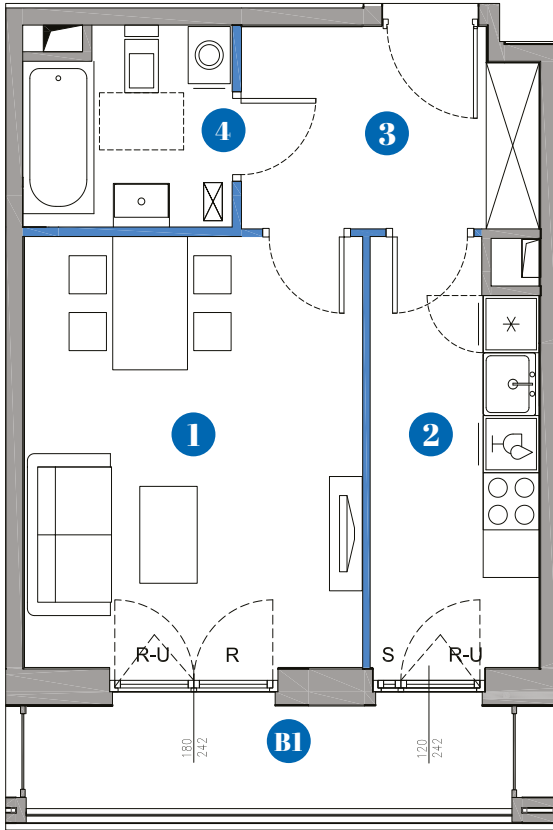

TYPE
2

APARTMENT

RIGHT HERE, RIGHT NOW

SMALL STUDIO APARTMENT

..... **35.29 m²**

A place allowing to slow down a little and breathe. The dining room and the living room in one give space for arranging the thoughts, and the bedroom separated from them by the wall ensures privacy. The apartment has a large bathroom and a balcony for the entire width of the apartment. It is an excellent choice for a single.

APARTMENT

RIGHT HERE, RIGHT NOW

POWIERZCHNIA
LOKALU:

35.29 m²

POWIERZCHNIA
BALKONU:

BI 5.97 m²

1 ROOM: **16.39 m²**

2 KITCHEN: **7.80 m²**

3 CORRIDOR: **6.55 m²**

4 BATHROOM: **4.55 m²**

SCALE

UNREMOVABLE WALLS

WALLS POSSIBLE TO DEMOLITION

WINDOW NAMES:

R - turn-only,

R-U - tilt and turn,