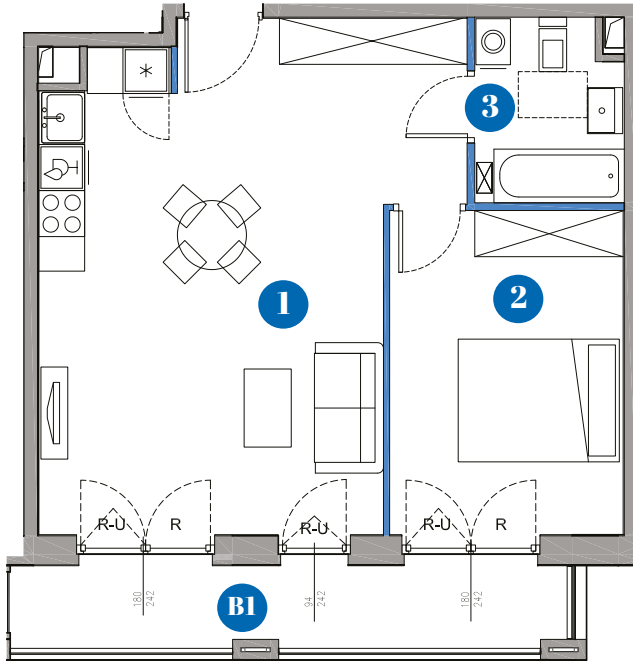

TYPE
5

APARTMENT

ASYLUM

WITH ONE BEDROOM

..... **49.16 m²**

A shelter for two people or a single, allowing you to cut yourself off from the world. A large bedroom and a spacious bathroom favor silence, and the kitchen and dining room, combined with the living room, is a space to spend time with your loved ones. One balcony for the entire width of the apartment is available both from the living room and from the bedroom.

APARTMENT
ASYLUM

SURFACE OF
THE APARTMENT:
49.16 m²

BALCONY
SURFACES:
BI 8.17 m²

- 1** LIVING ROOM WITH A KITCHENETTE: **31.80 m²**
- 2** ROOM: **12.86 m²**
- 3** BATHROOM: **4.50 m²**

SCALE

UNREMOVABLE WALLS
 WALLS POSSIBLE TO DEMOLITION

WINDOW NAMES:
R - turn-only,
R-U - tilt and turn,
S - fixed

Surfaces calculated according to PN-ISO 9836, 2015
Surfaces are subject to change
Equipment for presentation purposes only, does not constitute a contractual obligation
This project does not constitute an offer within the meaning of the Civil Code
The height of the flat H = 275 cm, takes into account the finishing layers of the floor and ceiling
In the kitchen, bathrooms and toilet, flush-mounted installations
The flats will be equipped with mechanical exhaust ventilation

FLOOR