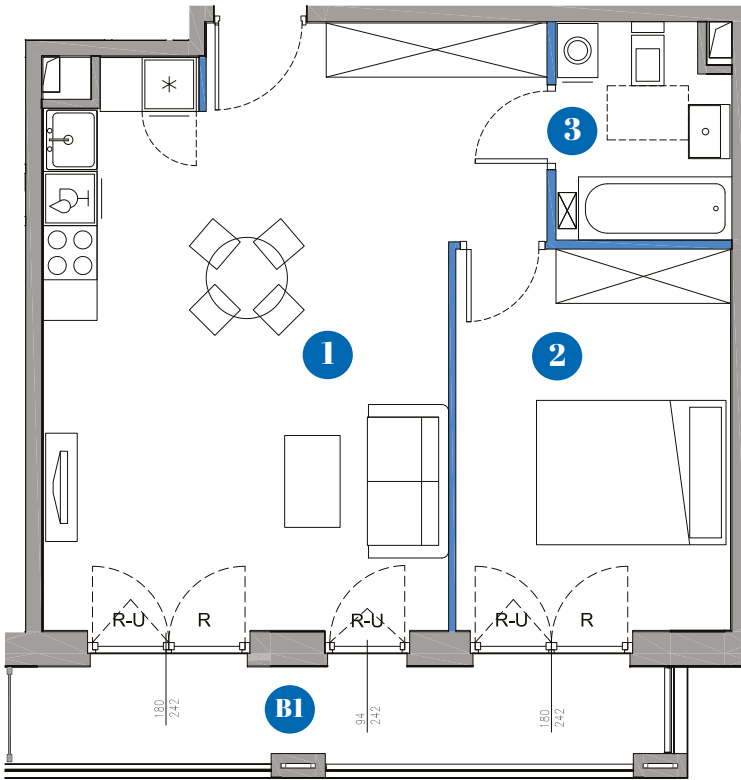

TYPE
5

APARTMENT

ASYLUM

WITH ONE BEDROOM

..... **49.19 m²**

A shelter for two people or a single, allowing you to cut yourself off from the world. A large bedroom and a spacious bathroom favor silence, and the kitchen and dining room, combined with the living room, is a space to spend time with your loved ones. One balcony for the entire width of the apartment is available both from the living room and from the bedroom.

APARTMENT
ASYLUM

SURFACE OF
THE APARTMENT:
49.19 m²

BALCONY
SURFACES:
BI 8.14 m²

- 1** LIVING ROOM WITH A KITCHENETTE: **31.80 m²**
- 2** ROOM: **12.86 m²**
- 3** BATHROOM: **4.50 m²**

SCALE

UNREMOVABLE WALLS
 WALLS POSSIBLE TO DEMOLITION

WINDOW NAMES:
R – turn-only,
R-U – tilt and turn,
S – fixed

Surfaces calculated according to PN-ISO 9836, 2015
Surfaces are subject to change
Equipment for presentation purposes only, does not constitute a contractual obligation
This project does not constitute an offer within the meaning of the Civil Code
The height of the flat H = 275 cm, takes into account the finishing layers of the floor and ceiling
In the kitchen, bathrooms and toilet, flush-mounted installations
The flats will be equipped with mechanical exhaust ventilation

FLOOR